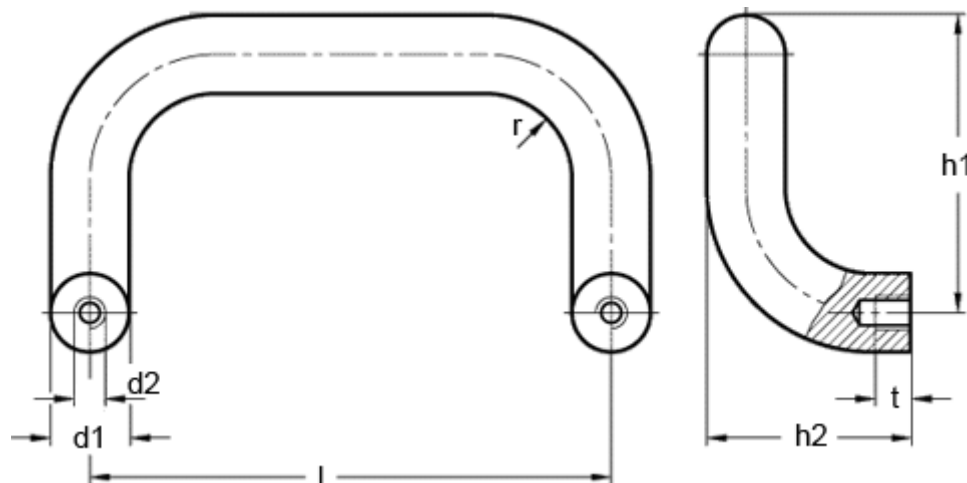

Article number: 20168634

Description: E+G Cabinet U-handle GN 426.1-AL-20-300-SW

Measures

$d1$	= 20
$d2$	= M8
$h1$	= 105
$h2$	= 68
l	= 300
r	= 22
t min	= 15